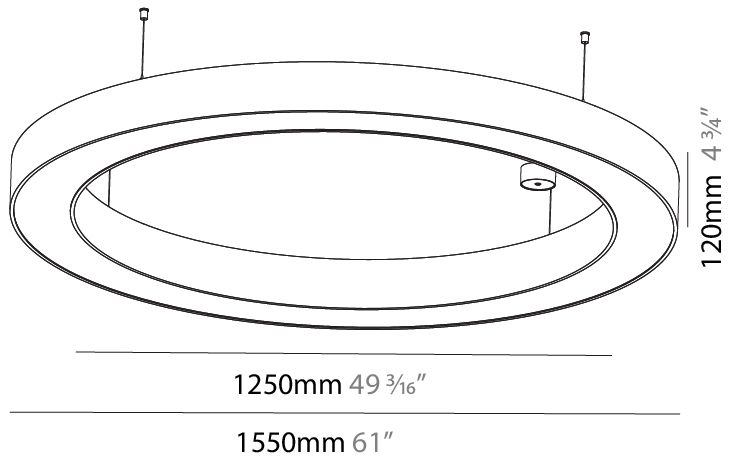

GENERAL

Series: Glorious
Subseries: Glorious
Brand: Prolicht
Division: Architectural
Mounting Type: Suspension
Mounting Location: Ceiling
Subcategory: Ambient

PHYSICAL

Shape: Round
Diameter (mm): 1550
Diameter (in): 61
Height (mm): 120
Height (in): 4 3/4
Max. Overall Height (mm): 2120
Max. Overall Height (in): 83 7/16
Light Distribution: Direct / Indirect
Weight (kg): 16.737
Weight (lbs): 36.90
Diffuser: PMMA - Opal or Micro-Prism
Fixture Finish: SSR / BKV / CWI / CRY / HAB / LAG / UFT / ITA / RUA / RUR / MIC / FTG / MYG / TWT / LOD / PUS / FRO / FUP / KIA / POP / BLS / SPG / MEY / GOH / GUM / CHC / COM / ABZ / JAG / OBR / MOS / ROR
Fixture Material: Aluminum

ELECTRICAL

Lamp Type: LED (Zhaga Standard)
Input Wattage (W): 110
Total Output Wattage (W): 88 / 70.4 (3500K)
Dimming: Non-Dimming / Phase Dimming (120Vac only) / 0-10V Dimming
Driver Included: Yes
Driver Location: Integrated
Driver Type: Constant Current - 120 / 277Vac
Driver Class: Class 2
Input Voltage (V): 120 - 277
Constant Current (MA): 350 / 700/800 (3500K)

LED

Color Temperature (°K): 3000 / 3500 / 4000
Max. Delivered Lumen (lm): 6920 / 7164 / 7310 Direct / 4530 / 4938 / 4790 Indirect
CRI: >80 CRI
Efficiency (%): 68
Lamp Life (hrs): 50000

OPTICAL

RATINGS AND CERTIFICATIONS

Certified By: Certified for North American Standards
IP rating: IP20