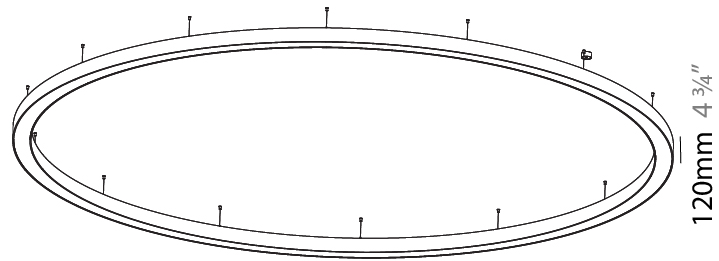

GENERAL

Series: Glorious
Subseries: Glorious
Brand: Prolight
Division: Architectural
Mounting Type: Suspension
Mounting Location: Ceiling
Subcategory: Ambient

PHYSICAL

Shape: Round
Diameter (mm): 5400
Diameter (in): 212 ⁵/₈
Height (mm): 120
Height (in): 4 ³/₄
Max. Overall Height (mm): 2120
Max. Overall Height (in): 83 ⁷/₁₆
Light Distribution: Direct / Indirect
Weight (kg): 71.452
Weight (lbs): 157.19
Diffuser: PMMA - Opal or Micro-Prism
Fixture Finish: SSR / BKV / CWI / CRY / HAB / LAG / UFT / ITA / RUA / RUR / MIC / FTG / MYG / TWT / LOD / PUS / FRO / FUP / KIA / POP / BLS / SPG / MEY / GOH / GUM / CHC / COM / ABZ / JAG / OBR / MOS / ROR
Fixture Material: Aluminum

ELECTRICAL

Lamp Type: LED (Zhaga Standard)
Input Wattage (W): 405
Total Output Wattage (W): 324 / 259.2 (3500K)
Dimming: Non-Dimming / Phase Dimming (120Vac only) / 0-10V Dimming
Driver Included: Yes
Driver Location: Integrated
Driver Type: Constant Current - 120 / 277Vac
Driver Class: Class 2
Input Voltage (V): 120 - 277
Constant Current (MA): 350 / 800/500 (3500K)

LED

Color Temperature (°K): 3000 / 3500 / 4000
Max. Delivered Lumen (lm): 25840 / 26754 / 27300 Direct / 19620 / 2031 / 20720 Indirect
CRI: >80 CRI
Efficiency (%): 70
Lamp Life (hrs): 50000

OPTICAL

RATINGS AND CERTIFICATIONS

Certified By: Certified for North American Standards
IP rating: IP20

PROJECT
TYPE
SPECIFIER
QUANTITY
DATE