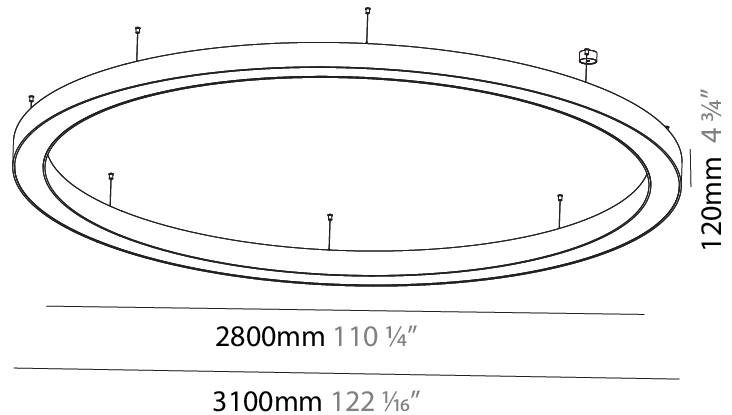

GENERAL

Series: Glorious
Subseries: Glorious
Brand: Prolicht
Division: Architectural
Mounting Type: Suspension
Mounting Location: Ceiling
Subcategory: Ambient

PHYSICAL

Shape: Round
Diameter (mm): 3100
Diameter (in): 122 1/16
Depth (mm): 120
Depth (in): 4 3/4
Max. Overall Height (mm): 2120
Max. Overall Height (in): 83 7/16
Light Distribution: Direct / Indirect
Weight (kg): 40.905
Weight (lbs): 90.18
Diffuser: PMMA - Opalor Micro-Prism
Fixture Finish: SSR / BKV / CWI / CRY / HAB / LAG / UFT / ITA / RUA / RUR / MIC / FTG / MYG / TWT / LOD / PUS / FRO / FUP / KIA / POP / BLS / SPG / MEY / GOH / GUM / CHC / COM / ABZ / JAG / OBR / MOS / ROR
Fixture Material: Aluminum

ELECTRICAL

Lamp Type: LED (Zhaga Standard)
Input Wattage (W): 240
Total Output Wattage (W): 192 / 153.6 (3500K)
Dimming: Non-Dimming / Phase Dimming (120Vac only) / 0-10V Dimming
Driver Included: Yes
Driver Location: Integrated
Driver Type: Constant Current - 120 / 277Vac
Driver Class: Class 2
Input Voltage (V): 120 - 277
Constant Current (MA): 350 / 800 (3500K)

LED

Color Temperature (°K): 3000 / 3500 / 4000
Max. Delivered Lumen (lm): 14770 / 15288 / 15600 Direct / 10220 / 10584 / 10800 Indirect
CRI: >80 CRI
Efficiency (%): 70
Lamp Life (hrs): 50000

OPTICAL

RATINGS AND CERTIFICATIONS

Certified By: Certified for North American Standards
IP rating: IP20

PROJECT
TYPE
SPECIFIER
QUANTITY
DATE