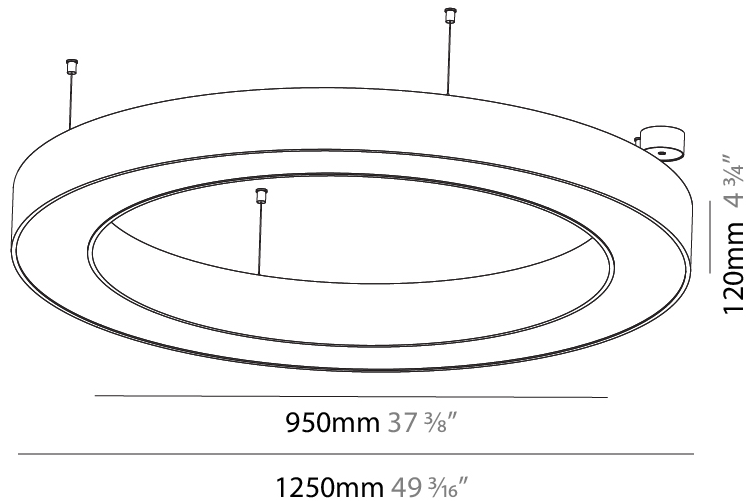

GENERAL

Series: Glorious
Subseries: Glorious
Brand: Prolicht
Division: Architectural
Mounting Type: Suspension
Mounting Location: Ceiling
Subcategory: Ambient

PHYSICAL

Shape: Round
Diameter (mm): 1250
Diameter (in): 49 ⁷/₁₆
Height (mm): 120
Height (in): 4 ³/₄
Max. Overall Height (mm): 2120
Max. Overall Height (in): 83 ⁷/₁₆
Light Distribution: Direct / Indirect
Weight (kg): 13.475
Weight (lbs): 29.70
Diffuser: [PMMA - Opal or Micro-Prism](#)
Fixture Finish: [SSR / BKV / CWI / CRY / HAB / LAG / UFT / ITA / RUA / RUR / MIC / FTG / MYG / TWT / LOD / PUS / FRO / FUP / KIA / POP / BLS / SPG / MEY / GOH / GUM / CHC / COM / ABZ / JAG / OBR / MOS / ROR](#)
Fixture Material: Aluminum

ELECTRICAL

Lamp Type: LED (Zhaga Standard)
Input Wattage (W): 90
Total Output Wattage (W): 72 / 57.6 (3500K)
Dimming: [Non-Dimming / Phase Dimming (120Vac only) / 0-10V Dimming](#)
Driver Included: Yes
Driver Location: Integrated
Driver Type: Constant Current
Driver Class: Class 2
Input Voltage (V): 120 - 277
Constant Current (MA): 350 / 1200/600 (3500K)

LED

[Color Temperature (°K): 3000 / 3500 / 4000](#)
Max. Delivered Lumen (lm): 5540 / 5733 / 5850 Direct / 3830 / 3969 / 4050 Indirect
CRI: >80 CRI
Efficiency (%): 68
Lamp Life (hrs): 50000

OPTICAL

RATINGS AND CERTIFICATIONS

Certified By: Certified for North American Standards
IP rating: IP20